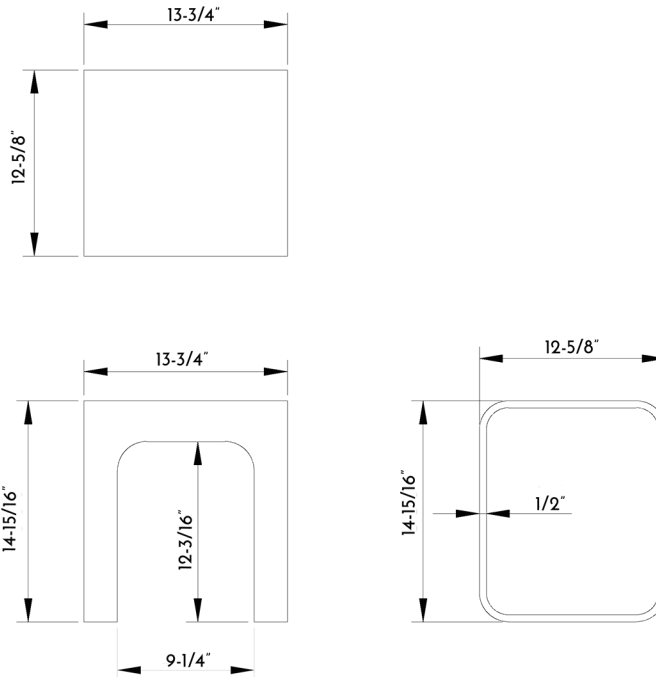

DAX-ST-03

SHOWER STOOL **SERIES**

MEASUREMENTS

DIMENSIONS

- 13-3/4" X 14-15/16"

FEATURES

- Solid Surface
- White Matte Finish
- Weight Capacity: 330 Pounds